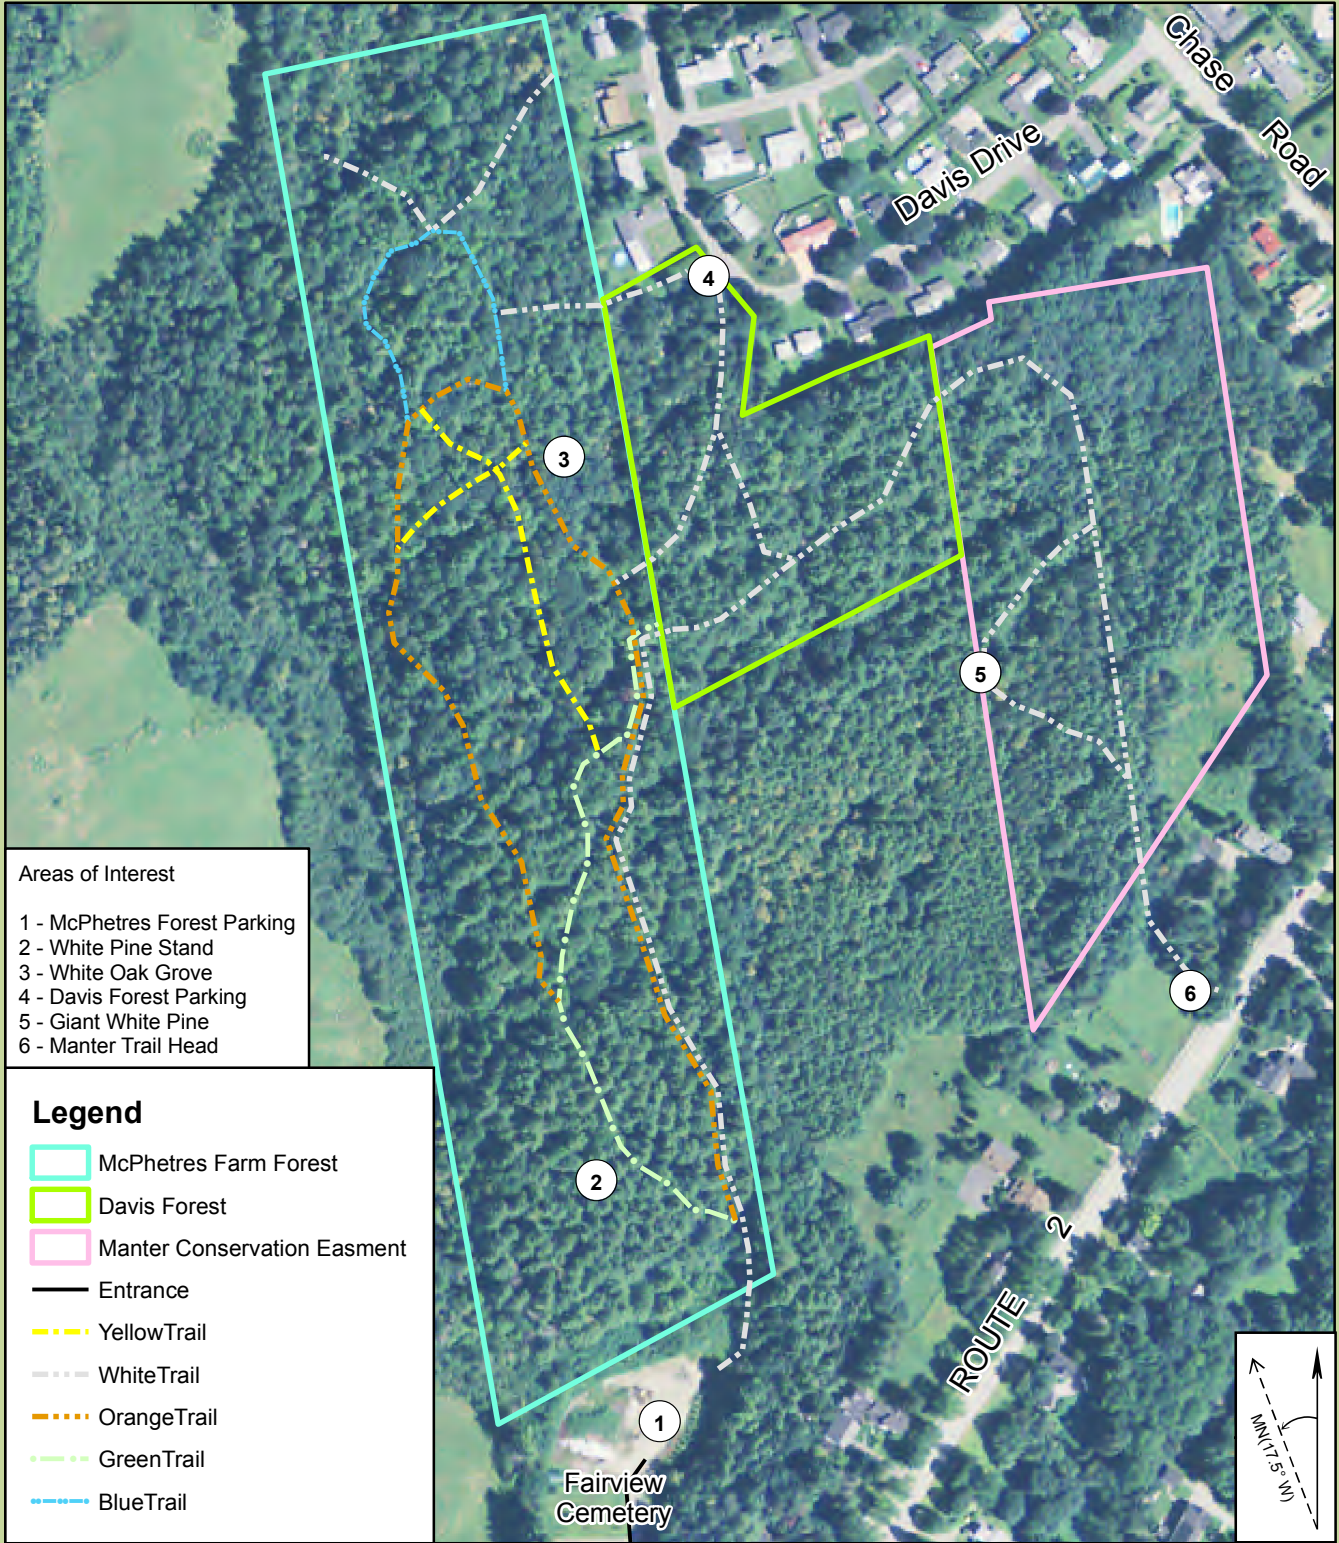

McPhetres Forest, Davis Forest & ManterWood Trail Map

- Areas of Interest**
- 1 - McPhetres Forest Parking
 - 2 - White Pine Stand
 - 3 - White Oak Grove
 - 4 - Davis Forest Parking
 - 5 - Giant White Pine
 - 6 - Manter Trail Head

- Legend**
- McPhetres Farm Forest
 - Davis Forest
 - Manter Conservation Easment
 - Entrance
 - YellowTrail
 - WhiteTrail
 - OrangeTrail
 - GreenTrail
 - BlueTrail

McPhetres Forest & Davis Forest - Town of Veazie owned
 ManterWood - Orono Land Trust Conservation & Trail Easements