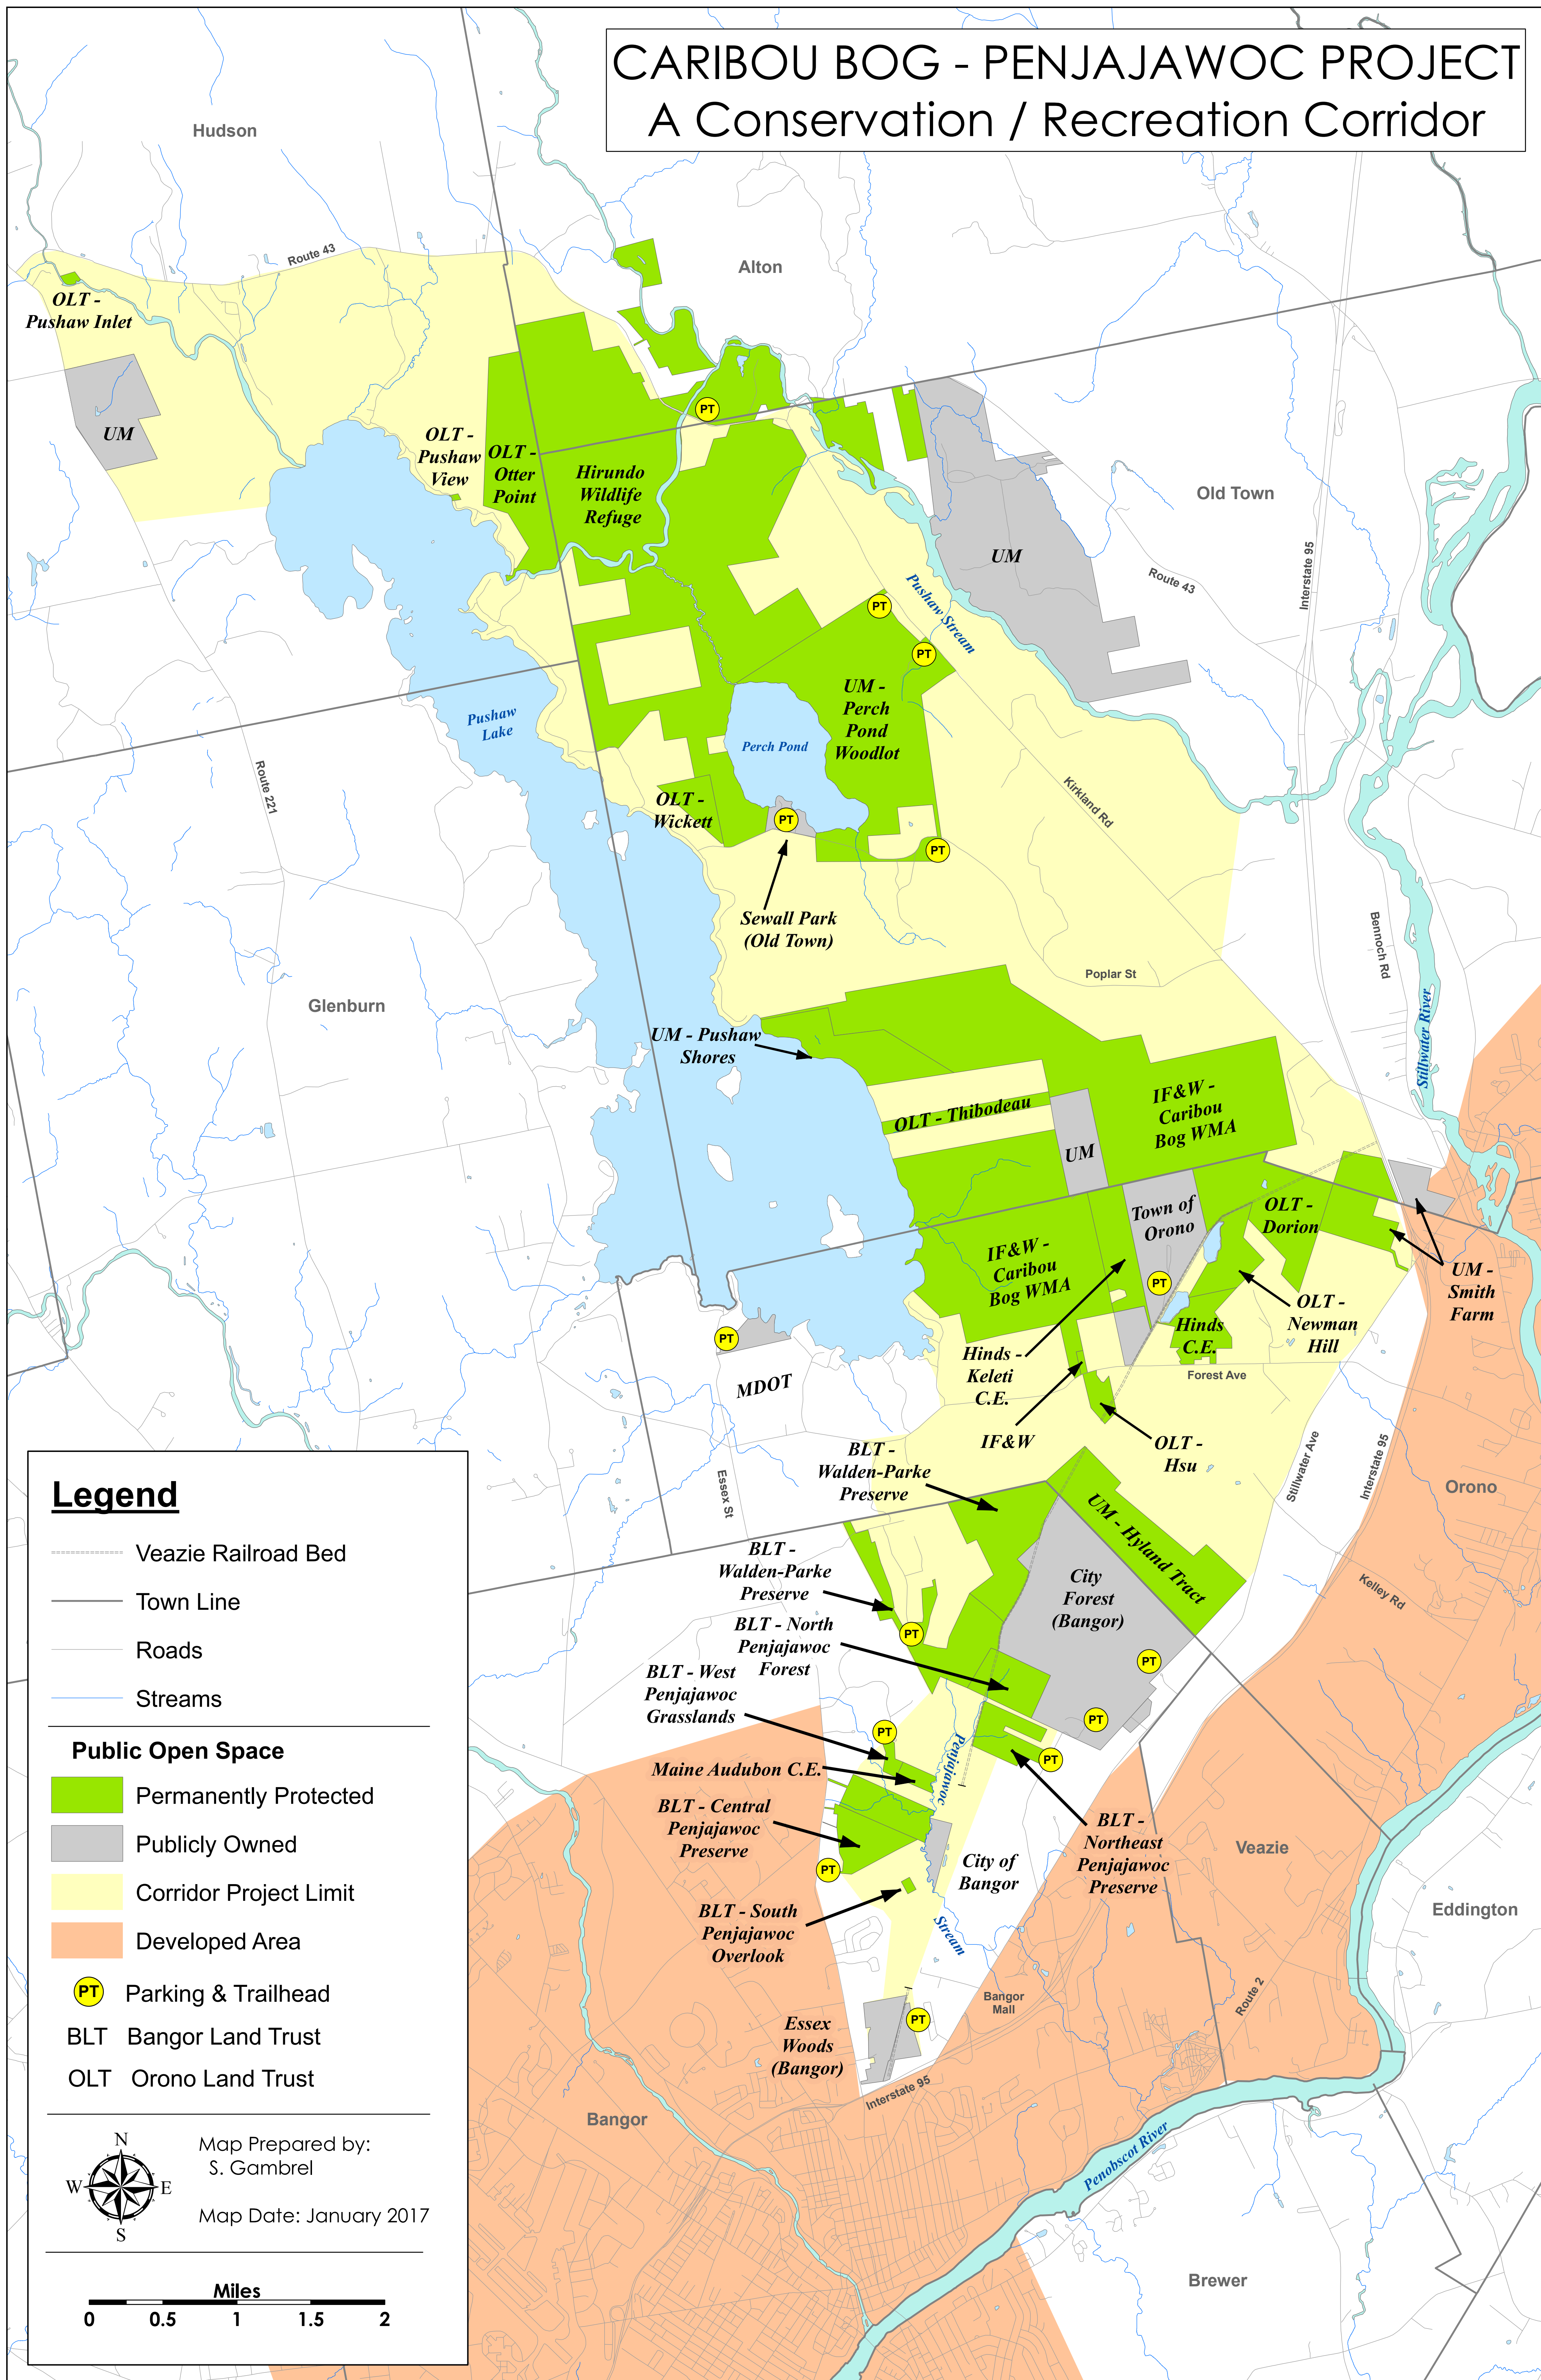

# CARIBOU BOG - PENJAJAWOC PROJECT

## A Conservation / Recreation Corridor

### Legend

- Veazie Railroad Bed
- Town Line
- Roads
- Streams

### Public Open Space

- Permanently Protected
- Publicly Owned
- Corridor Project Limit
- Developed Area
- Parking & Trailhead
- BLT** Bangor Land Trust
- OLT** Orono Land Trust

Map Prepared by:  
S. Gambrel  
Map Date: January 2017