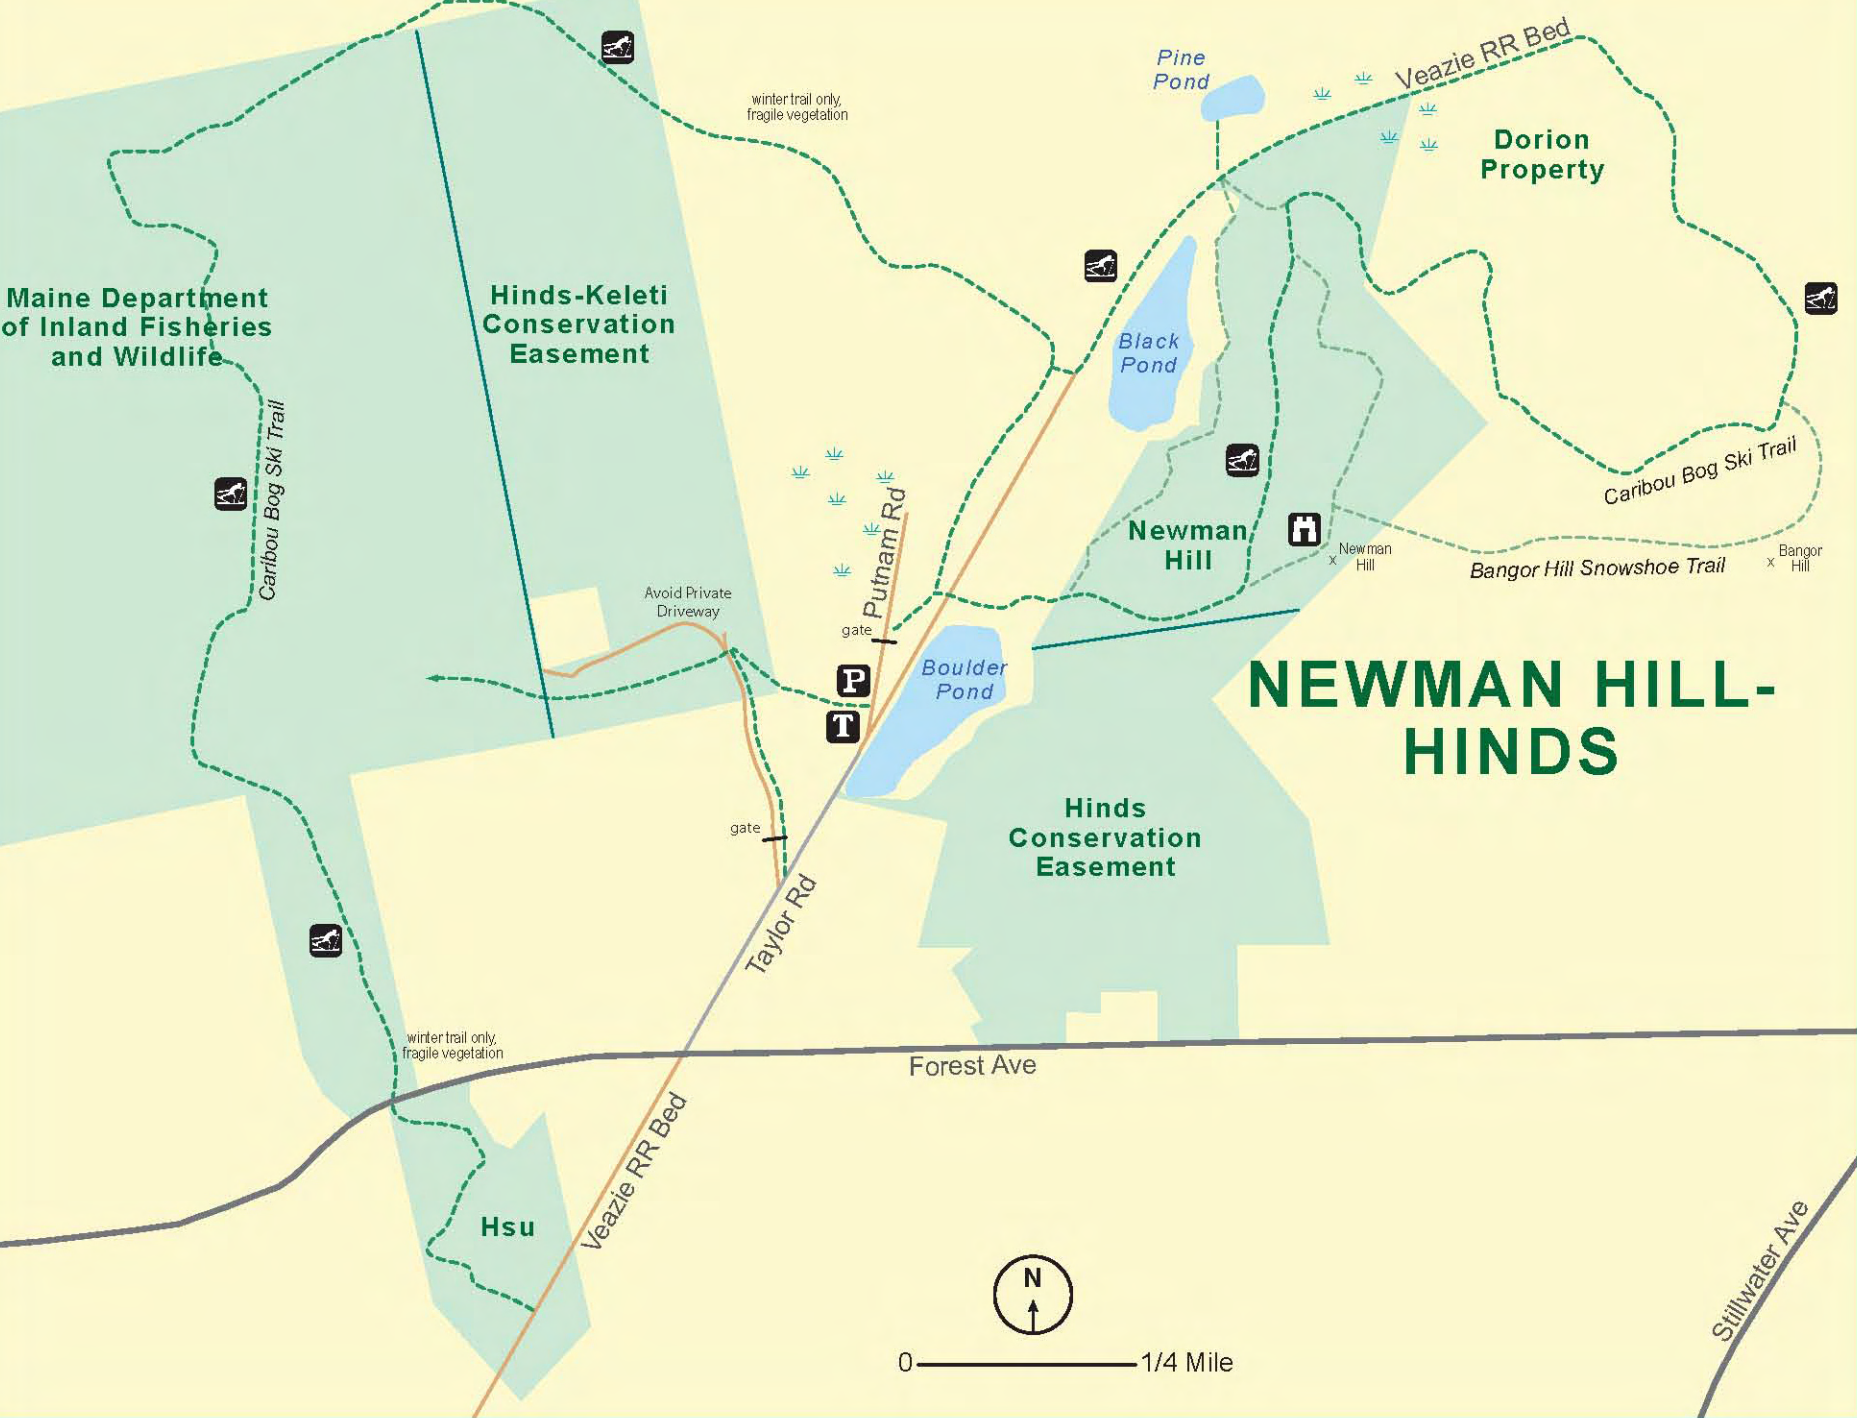

Maine Department of Inland Fisheries and Wildlife

Hinds-Keleti Conservation Easement

Dorion Property

Newman Hill

NEWMAN HILL-HINDS

Hinds Conservation Easement

Hsu

winter trail only, fragile vegetation

Avoid Private Driveway

Putnam Rd

Taylor Rd

Forest Ave

Stillwater Ave

0 1/4 Mile

Caribou Bog Ski Trail

Caribou Bog Ski Trail

Bangor Hill Snowshoe Trail

Newman Hill

Bangor Hill

Veazie RR Bed

Veazie RR Bed

Pine Pond

Black Pond

Boulder Pond

winter trail only, fragile vegetation

gate

gate